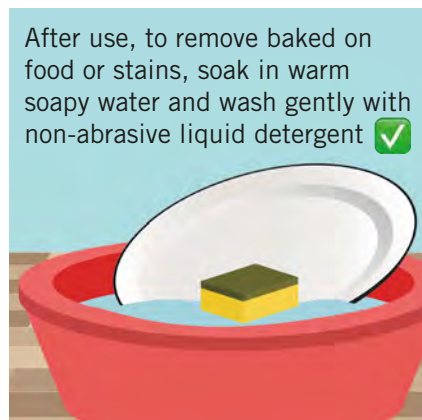

ENAMELWARE COLLECTION™

CARE & USE INSTRUCTIONS

Enamelware is a time-honored traditional serving vessel that has been used for centuries in many ways. Made from Vitreous Porcelain Enamel Coated Steel, a good quality enamelware product can last for years under the right conditions and cared for correctly. Just like any other porcelain piece in the market, it is not chip resistant and can become worn over the years. The steel substrate of the products is incredibly strong; however the porcelain coating is susceptible to chipping if handled roughly or repeatedly dropped on a hard surface.

TO EXTEND THE
LIFE OF YOUR
ENAMELWARE
PRODUCTS, WE
RECOMMEND THE
FOLLOWING:

ENAMELWARE PRODUCTS ARE...

- ✓ Commercial dishwasher safe (high & low temp)
- ✓ Heat safe up to 500°F / 260°C
- ✓ Induction safe
- ✓ Safe for direct flame
- ✓ Freezer safe

ENAMELWARE PRODUCTS ARE NOT...

- ✗ Microwave safe

Ships from Gurnee, IL 60031

World Headquarters: 801 Lakeside Drive, Gurnee, Illinois 60031
p: 847.855.9000 | f: 847.855.9012 | Customer service: 800.323.8321
info@tablecraft.com www.tablecraft.com facebook.com/tablecraft