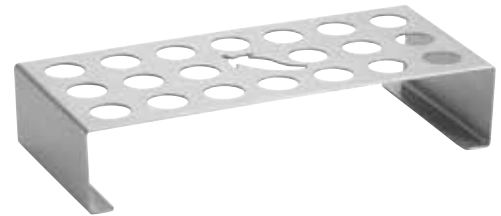

CONE ACCESSORIES

	Item #	Description	Min Order	Case Pack	List Price ($)
	a.	BBQ3500 Cone Holder/Chili Pepper Roaster, S/S, 11 x 5"	6 ea	6 ea	17.04 ea
NEW	b.	DCH27 Disposable Cone Holder, Chrome Plated Metal, Holds 27 Cones, 16¾ x 7 x 7"	1 ea	6 ea	20.00 ea
NEW	c.	DCH27BK Disposable Cone Holder, Black, Holds 27 Cones, 16¾ x 7 x 7"	1 ea	6 ea	18.80 ea
NEW	d.	DCH01 Disposable Cone Holder, Black Powder Coated Metal, Holds 1 Cone, 4 x 2¾ x 2¾"	1 ea	12 ea	3.00 ea

For use with BAMDC5, BAMDC6, or BAMDC7

a