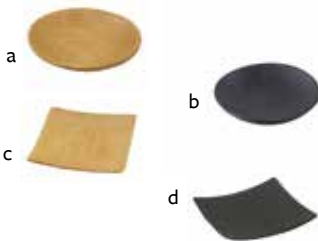

**BUFFET
CATERING &
DISPLAY**

NATURE INSPIRED SERVING SOLUTIONS

DISPOSABLE SERVING PIECES

WOOD SERVING PIECES

Upscale food presentation in an eye-catching manner. Disposable serving pieces are perfect for small portions, side options, catered events or buffet & banquet service. Guests appreciate their natural and beautiful display.

- 100% eco-friendly, natural, grease resistant, bio-degradable and compostable
- Cups, boats and cones are microwave and oven safe, up to 350°F (176°C) up to one hour
- Prolonged high heat exposure can result in wood discoloration
- Conveniently packaged for Cash & Carry

DISPOSABLE WOOD DISHES

48 per pack

Item #	Description	Min Order/ Case Pack	List Price (\$)
a. BAMDRBAM2	Disposable Round Bamboo Dish, 2½" dia	4 pk	35.00 pk
b. BAMDRBK2	Disposable Round Black Dish, 2½" dia	4 pk	35.00 pk
c. BAMDSBAM2	Disposable Square Bamboo Dish, 2½" x 2½"	4 pk	35.00 pk
d. BAMDSBK2	Disposable Square Black Dish, 2½" x 2½"	4 pk	35.00 pk