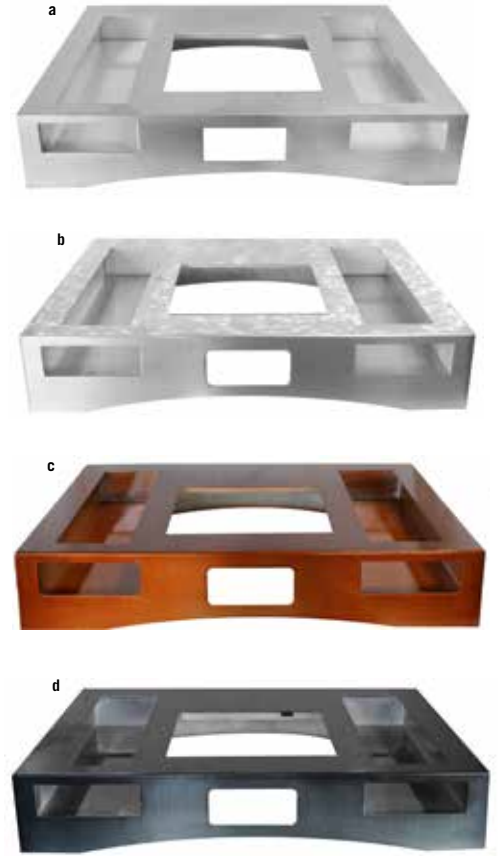

INDUCTION COUNTERTOP STATIONS

Build your own using our components!

Item #	Description	Min Order	Case Pack	Case Weight	List Price ($)
a. CW40199BRA	Brushed Aluminum Induction Countertop Station, 31¾ x 25¼ x 5¾"	1 ea	1 ea	14 lb	529.00 ea
b. CW40199RSA	Random Swirl Aluminum Induction Countertop Station, 31¾ x 25¼ x 5¾"	1 ea	1 ea	14 lb	529.00 ea
CW40199TCL	Brushed Aluminum Induction Countertop Station, Translucent Clear, 31¾ x 25¼ x 5¾"	1 ea	1 ea	14 lb	634.80 ea
c. CW40199TCP	Brushed Aluminum Induction Countertop Station, Translucent Copper, 31¾ x 25¼ x 5¾"	1 ea	1 ea	14 lb	634.80 ea
d. CW40199TBK	Brushed Aluminum Induction Countertop Station, Translucent Black, 31¾ x 25¼ x 5¾"	1 ea	1 ea	14 lb	634.80 ea
e. CW40200BRA	Double Induction Countertop Station, 47¾ x 25¼ x 5¾"	1 ea	1 ea	23 lb	793.50 ea
CW40200RSA	Double Induction Countertop Station, 47¾ x 25¼ x 5¾"	1 ea	1 ea	23 lb	793.50 ea
CW40200TCL	Double Induction Countertop Station, Translucent Clear, 47¾ x 25¼ x 5¾"	1 ea	1 ea	23 lb	952.20 ea
CW40200TCP	Double Induction Countertop Station, Translucent Copper, 47¾ x 25¼ x 5¾"	1 ea	1 ea	23 lb	952.20 ea
CW40200TBK	Double Induction Countertop Station, Translucent Black, 47¾ x 25¼ x 5¾"	1 ea	1 ea	23 lb	952.20 ea
f. CW40196	1800W Induction Drop-In, 120 volts, 15 amps	1 ea	1 ea	10 lb	590.00 ea
g. CW60103	Half Long Size S/S Cooling Plate, 21 x 6¾ x 1½"	1 ea	4 ea	5 lb	102.00 ea