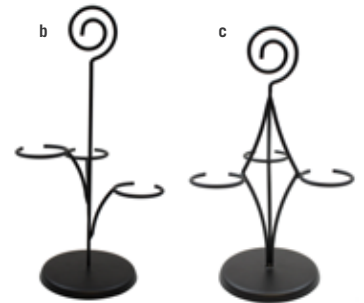

## PADDLE FLIGHTS

Item #	Description	Min Order	Case Pack	List Price (\$)
a. FLIGHT1	Wood Paddle Flight, Bamboo, Holds 4 Glasses (Up to 2¼" dia) 17 x 4 x 5/8" *Glasses Not Included	1 ea	10 ea	13.40 ea
b. FLIGHT2	Wood Paddle Flight, Acacia, Holds 4 Glasses (Up to 2¼" dia) 17 x 4 x 5/8" *Glasses Not Included	1 ea	10 ea	13.40 ea

a

Reversible Paddle with 4 square cutouts on one side and 4 circular cutouts on the other.

b

Step feature that fits glasses with a diameter of 1¾", 2" or 2¼"

Fits 2½" x 2½" glass

Slot for placement of POS card

## WINE FLIGHTS

Serve your glasses of wine with elegant grace with our selection of Wine Flights. Available in three styles. Each flight accommodates three wine glasses (sizes vary by item). Merchandising ring for easy labeling of your samplings. Ring also serves as a handle for convenient carrying.

- Unique serving option for your samplings of wine
- Hand wash only

Item #	Description	Min Order	Case Pack	List Price (\$)
a. WF100S	Straight Wine Flight, Stainless Steel, Holds 3 Glasses (Up to 4" dia) 6½ x 13½", 5" stem	1 ea	12 ea	29.88 ea
b. WF200BK	Cascade Wine Flight, Black Powder Coated, Holds 3 Glasses (Up to 5" dia) 7½ x 14½", 5½" stem	1 ea	4 ea	12.36 ea
c. WF300BK	Straight Wine Flight, Black Powder Coated, Holds 3 Glasses (Up to 3½" dia) 7½ x 13", 5½" stem	1 ea	4 ea	12.36 ea